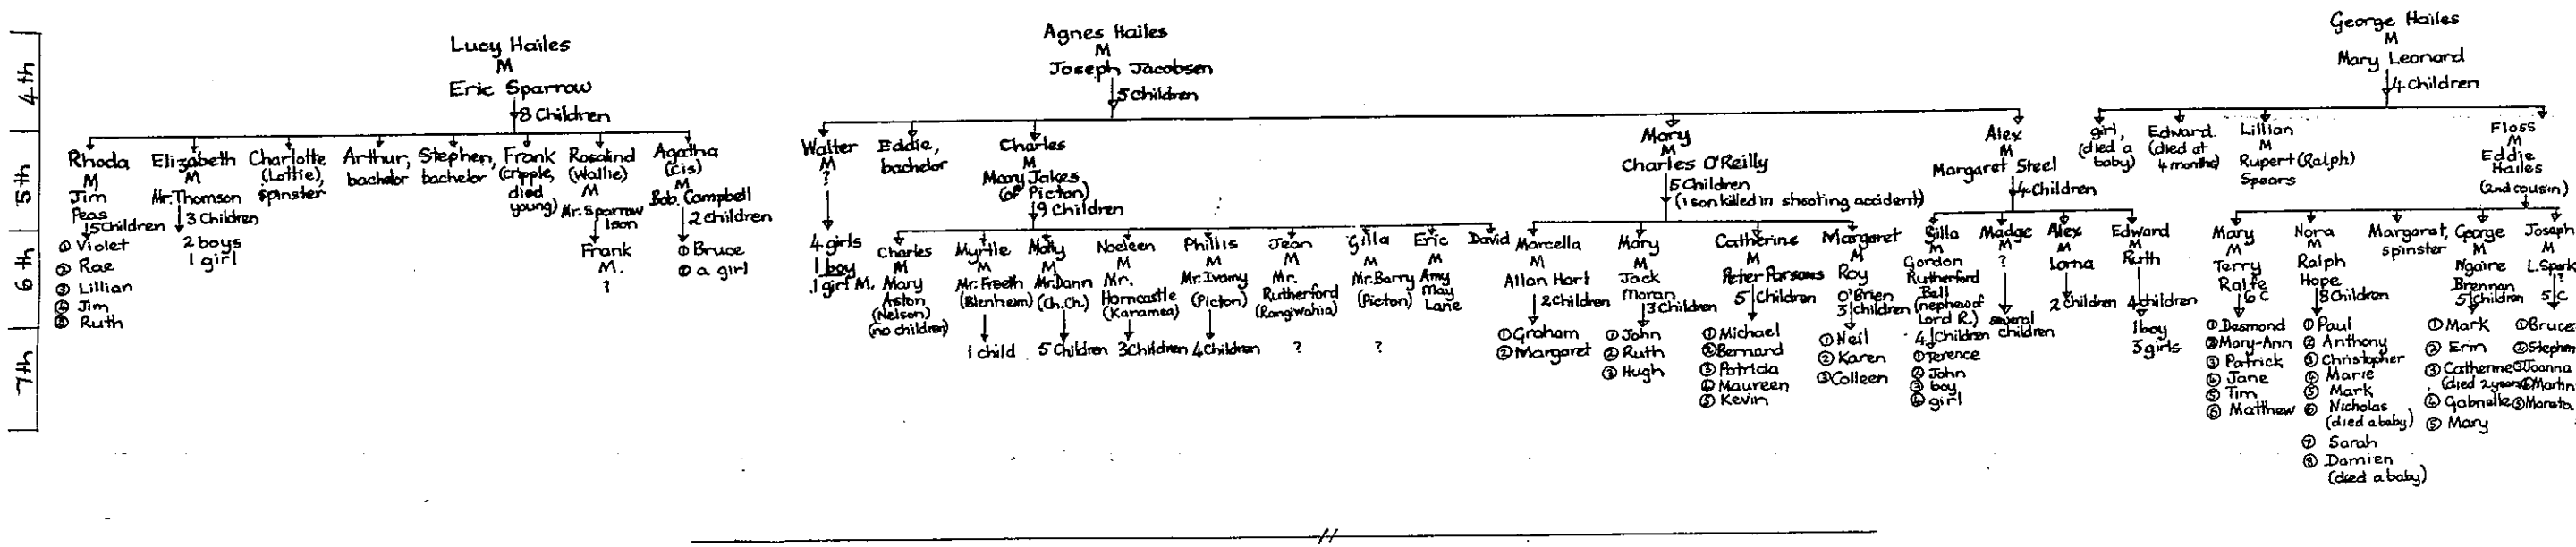

Charles M Marcella Joyce 6 C
Leo M Delia Lynch 3 C
Jack (died a baby)
Charlotte (Tart) spinster
Constance M Alfred Haylock 2 C (boys)
Bernard M M. Green 3 C
Elizabeth (died young)

CONTINUATION OF SECTION 4

4th
5th
6th
7th
GENERATIONS

CONTINUATION OF SECTION 2 (Family of George & Lucy Hailes)

CONTINUATION OF SECTION 2 (Family of Walter & Fanny Hailes)

CONTINUATION OF SECTION 2 (Family of Walter & Fanny Hailes)